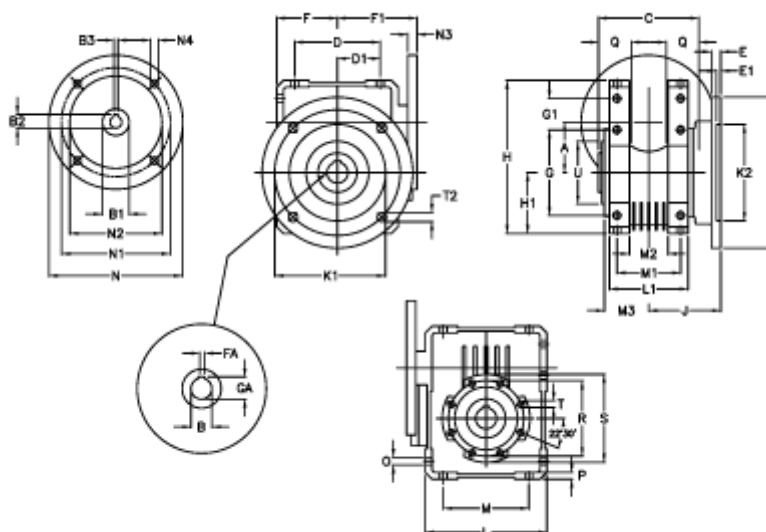

Article number: 392211002353536

Description: Worm Gear with Torque Limiter
W110 L2-UFC-23-P90 B5

Measures

A = 110.10	E = 20	H = 308.0	M = 184	N4 = M10x12	U = 130
B = 42	E1 = 12	H1 = 125.0	M1 = 115	O = 14.0	
B1 E7 = 24	F = 125	J = 131.5	M2 = 69	P = 14	
B2 = 27.3	F1 = 143	K = 280	M3 = 73.0	Q = 45	
B3 H9 = 8	FA = 12	K1 = 230	N = 200	R = 165	
C = 155	G = 184	K2 = 170	N1 = 165	S = 200	
D = 174.0	G1 = 58.0	L = 250	N2 = 130	T = M12x19	
D1 = 82.0	GA = 45.3	L1 = 143	N3 = 0.0	T2 = 13.0	